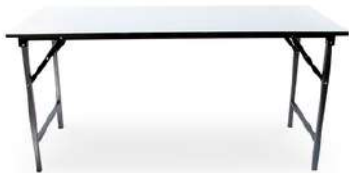

GS Table

The GS Table is a functional and versatile piece featuring a sleek white top, designed for easy mobility and multipurpose use. Its minimalist design makes it suitable for various events and settings, offering both practicality and style.

Available with spandex dress.

Dimensions: - Width: 60 cm - Length: 150 cm - Height: 75 cm

Available for rent: 52 pieces